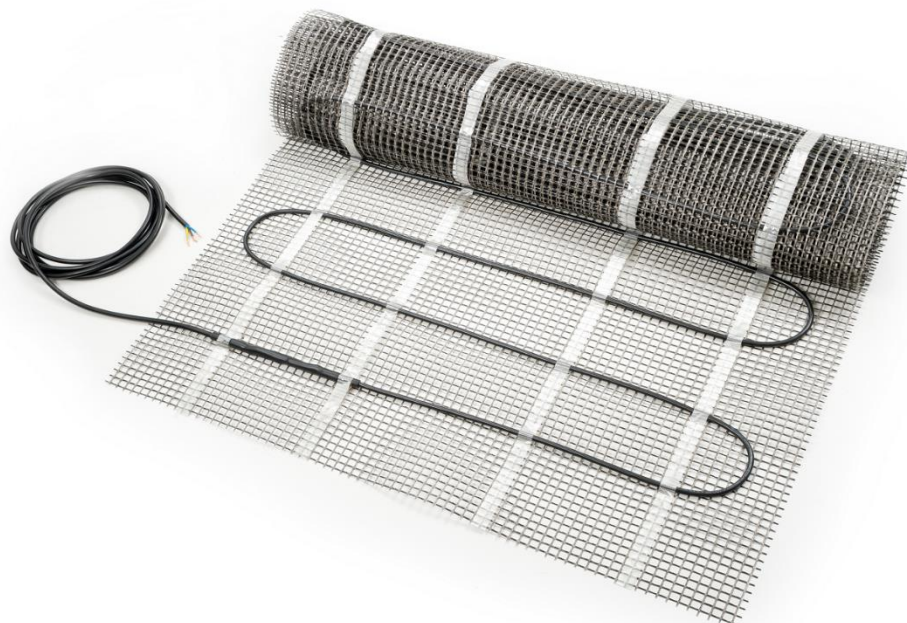

PRODUCT INFORMATION Electric surface heating system

herotec[®]

Art. No. 602050-602058 tempusVOLT PRO screed heating mat

The tempusVOLT PRO 230 V thin-bed screed heating mat is intended for use in new build projects and the restoration and renovation of old buildings. It is laid directly on the building's existing floor which it uses as a thermal store. VDE-tested and CE-compliant.

The thin-bed screed heating mat can be installed with little effort and is ready for connection. The heating conductors are fixed to a self-adhesive woven textile and have an extremely robust outer sheathing.

Mains voltage	230 V
Power output	175 W/m ²
Cold connection cable	4.00 m
Minimum installation temperature	+5 °C
Bending radius	min. 40 mm
Resistance tolerances	- 5 % / + 10 %
Approval	VDE
Supply width	900 mm
Calculation width	880 mm